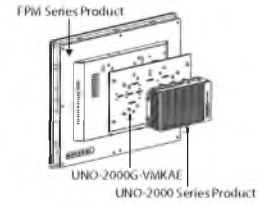

Accessories

Mounting Kit

UNO-2000 Series VESA Mounting Kit

UNO-2000G-VMKAE

Features

- Dimensions: 270 x 162 x 11 mm (W x H x D)
  (Only extension kit)
- Supports VESA 75 and 100 monitor

Supported Models

- UNO: All UNO-2000 series
- FPM : All FPM 12", 15", 17", 19" models

Ordering Information

- UNO-2000G-VMKAE

UNO-2000 Series Din-Rail Mounting Kit

UNO-2000G-DMKAE

Features

- Dimensions: 66 x 48.5 x 9 mm (W x H x D)

Supported Models

- UNO-2272G
- UNO-2362G
- UNO-2483G/2473G
- UNO-2483P