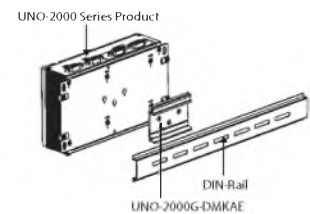

Ordering Information

- UNO-2000G-DMKAE

UNO-3000 Series Stand Mounting Kit

UNO-SM83

Supported Models

- UNO-3083G
- UNO-3085G