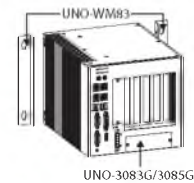

UNO-3000 Wall Mounting Kit

UNO-WM83

Supported Models

- UNO-3083G
- UNO-3085G

Ordering Information

- UNO-WM83

Power Adapter/ Power Cord

	Industrial Grade			Commercial Grade	
	Part Number	Description		Part Number	Description
Power Adapter	1757002321	63WC to DC UNO series power adapter		PWR-249-AE	65W AC to DC power adapter
	Features			PWR-244-AE	96W AC to DC power adapter
	<ul style="list-style-type: none"> ▪ Input voltage: 90 – 264 V_{AC}, 47 – 63 Hz ▪ Output Voltage: 24 V_{DC} ▪ Operating Temperature: -20 ~ 70°C 			1757002161	150W AC to DC power adapter
				Features	
				<ul style="list-style-type: none"> ▪ Input voltage: 100 – 240 V_{AC}, 50 – 60 Hz ▪ Output Voltage: 19 V_{DC} ▪ Operating Temperature: 0 – 40°C 	
Power Cable	1702002600	Power Cable US Plug 1.8 M		1700001524	Power cable 3-pin US type 1.8 M
	1702002605	Power Cable EU Plug 1.8 M		170203183C	Power cable 3-pin EU type 1.8 M
	1702031801	Power cable UK Plug 1.8 M		170203180A	Power cable 3-pin UK type 1.8 M
	1700000596	Power Cable China/Australia Plug 1.8 M		-	-